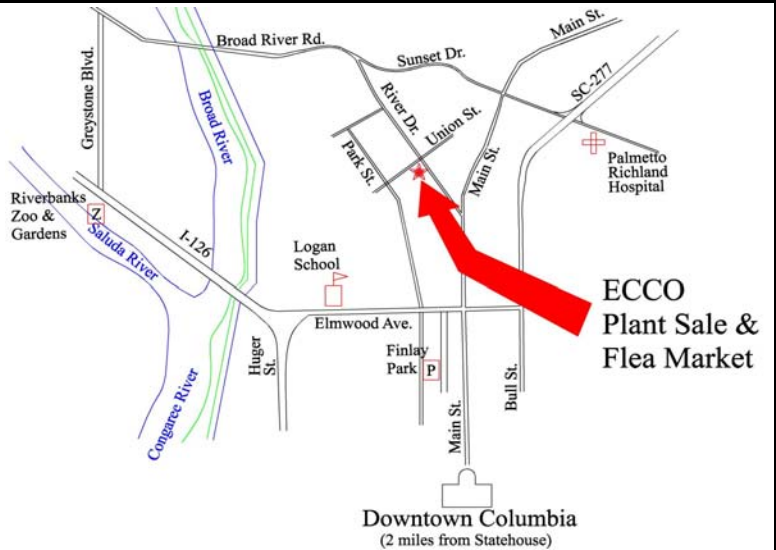

<p><b>ECCO 5th Annual Flea Market &amp; Plant Sale</b>  Saturday, May 5, 2007 from 8:00am until 12:00 noon  Reformation Lutheran Church parking lot  1118 Union Street  (located off North Main St. and River Dr. in Earlewood)</p> <p style="text-align: center;"><b>FLEA MARKET</b></p> <p>Numerous vendors selling various merchandise</p> <p style="text-align: center;"><b>PLANT SALE</b></p> <p>Over 700 plants for sale (around 100 varieties)  most plants priced from \$1 to \$5  Proceeds used for neighborhood improvements &amp; events.</p> <p style="text-align: center;"><b>Come visit us on May 5!</b>  Sell your own stuff too!</p>	<p>\$1 Buys you at least 6 chances to win!  This is the drawing order.</p> <div style="border: 1px solid black; padding: 5px; text-align: center;"> Pair of Planted Container Gardens  Gardener's Basket w/ \$50 Lowes Card  Baseball Package w/2 tix USC/GA 5/18  USC Tailgate Gift Basket  Clemson Tailgate Gift Basket  Gift Basket from Literary Sweets </div> <p style="text-align: center;">Please Visit  <a href="http://www.historic-earlewood.org">www.historic-earlewood.org</a>  for winner list.</p> <p>You do not have to be present to win.  Winners will be contacted May 5.  Winners must pick up prizes by May 15.</p>	<p style="text-align: center;"><b>Earlewood Community  Flea Market &amp; Plant Sale  \$1 ECCO Raffle Entry</b></p> Form fields: First Name, Last Name, Street, City/St/Zip, Phone, Email
--	---	--

Container gardens drawing #1:

Look at the plant list on our website!

Downtown Columbia  
(2 miles from Statehouse)

[www.historic-earlewood.org](http://www.historic-earlewood.org)

**THANKS TO OUR SPONSORS!**

**ECCO Flea Market & Plant Sale**

Call 748-1098 to rent a table.

Container gardens drawing #1:

Look at the plant list on our website!

Downtown Columbia  
(2 miles from Statehouse)

[www.historic-earlewood.org](http://www.historic-earlewood.org)