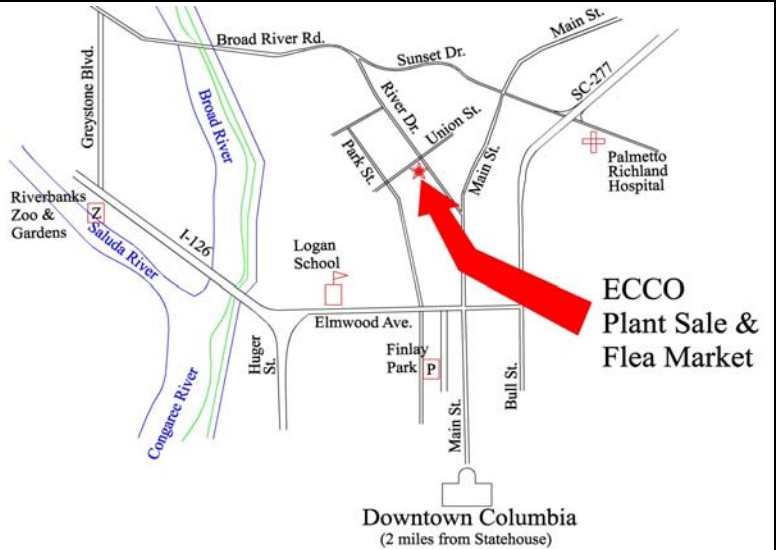

Container gardens drawing #1:

Look at the plant list on our website!

Downtown Columbia  
(2 miles from Statehouse)

[www.historic-earlewood.org](http://www.historic-earlewood.org)

**THANKS TO OUR SPONSORS!**

Look at the plant list on our website!

Downtown Columbia  
(2 miles from Statehouse)

[www.historic-earlewood.org](http://www.historic-earlewood.org)

**THANKS TO OUR SPONSORS!**

Home Remedies  
Mason Properties  
Petie Bradley  
Literary Sweets  
Benefit Controls Company  
Jim & Julia Prater

**ECCO Flea Market & Plant Sale**

Call 748-1098 to rent a table.

Container gardens drawing #1:

Look at the plant list on our website!

Downtown Columbia  
(2 miles from Statehouse)

[www.historic-earlewood.org](http://www.historic-earlewood.org)