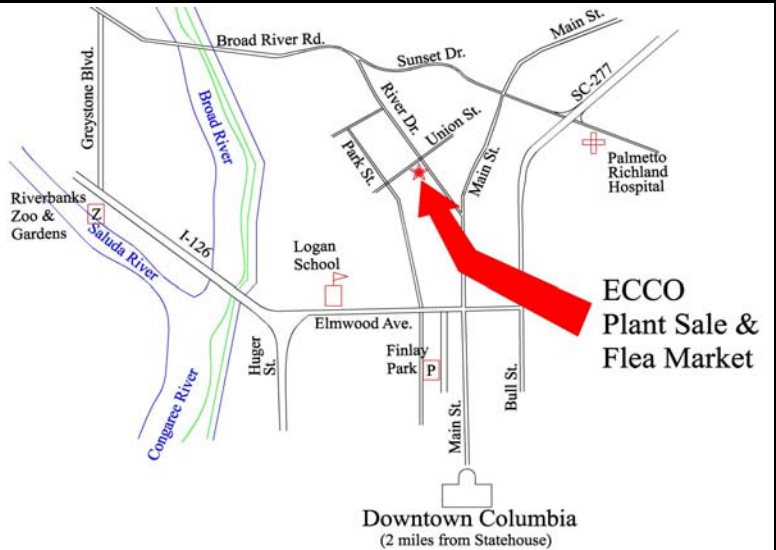

Container gardens drawing #1:

Look at the plant list on our website!

Downtown Columbia  
(2 miles from Statehouse)

[www.historic-earlewood.org](http://www.historic-earlewood.org)

**THANKS TO OUR SPONSORS!**

Look at the plant list on our website!

Downtown Columbia  
(2 miles from Statehouse)

[www.historic-earlewood.org](http://www.historic-earlewood.org)

**THANKS TO OUR SPONSORS!**

Home Remedies  
Mason Properties  
Petie Bradley  
Literary Sweets  
Benefit Controls Company  
Jim & Julia Prater

**ECCO Flea Market & Plant Sale**

Call 748-1098 to rent a table.

Container gardens drawing #1:

Look at the plant list on our website!

Downtown Columbia  
(2 miles from Statehouse)

[www.historic-earlewood.org](http://www.historic-earlewood.org)